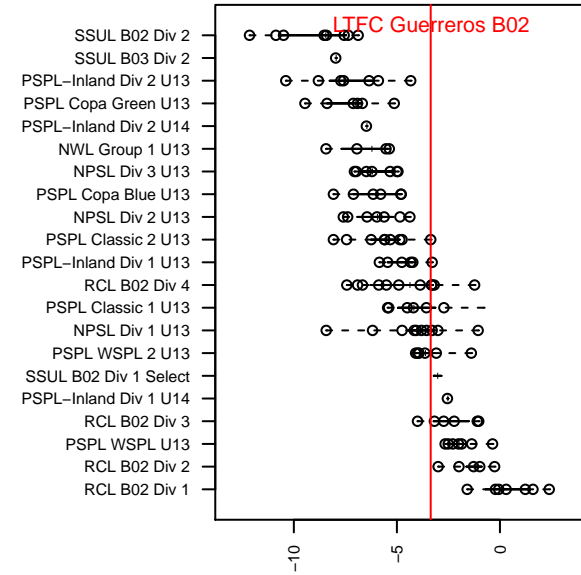

# LTFC Guerreros B02

, WA  
 B02 total strength=913  
 attack=2.08 defense=1.05  
 fall league = PSPL Classic 2 U13  
 spr league = Spr PSPL SuperLeague 2 U13

alt names used:  
 (Ind.) LTFC Guerreros  
 (Ind.) LTFC Guerreros

Venues played:  
 2015 PSPL Classic 2 U13  
 2015 Spr PSPL SuperLeague 2 U13

**attack and defense variance (black dot)  
relative to other teams  
and top 10 in region**

**attack and defense rating  
relative to others at age  
and all opponents in last 13 months**