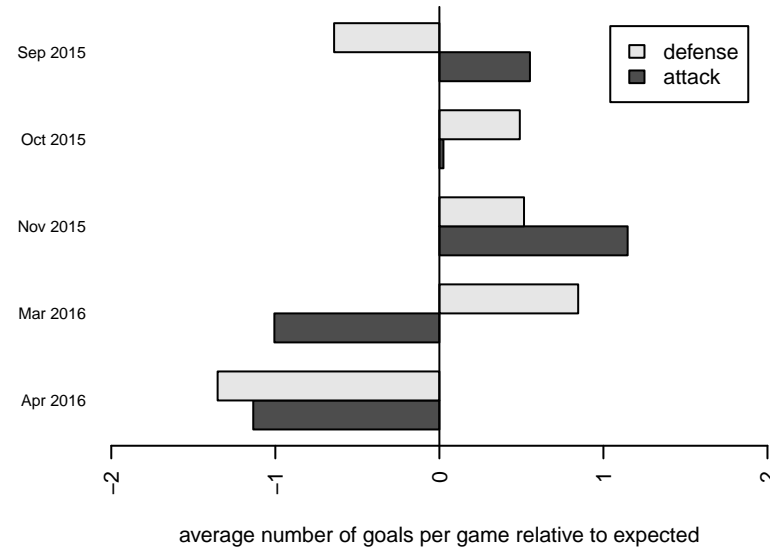

Performance relative to 13 month average