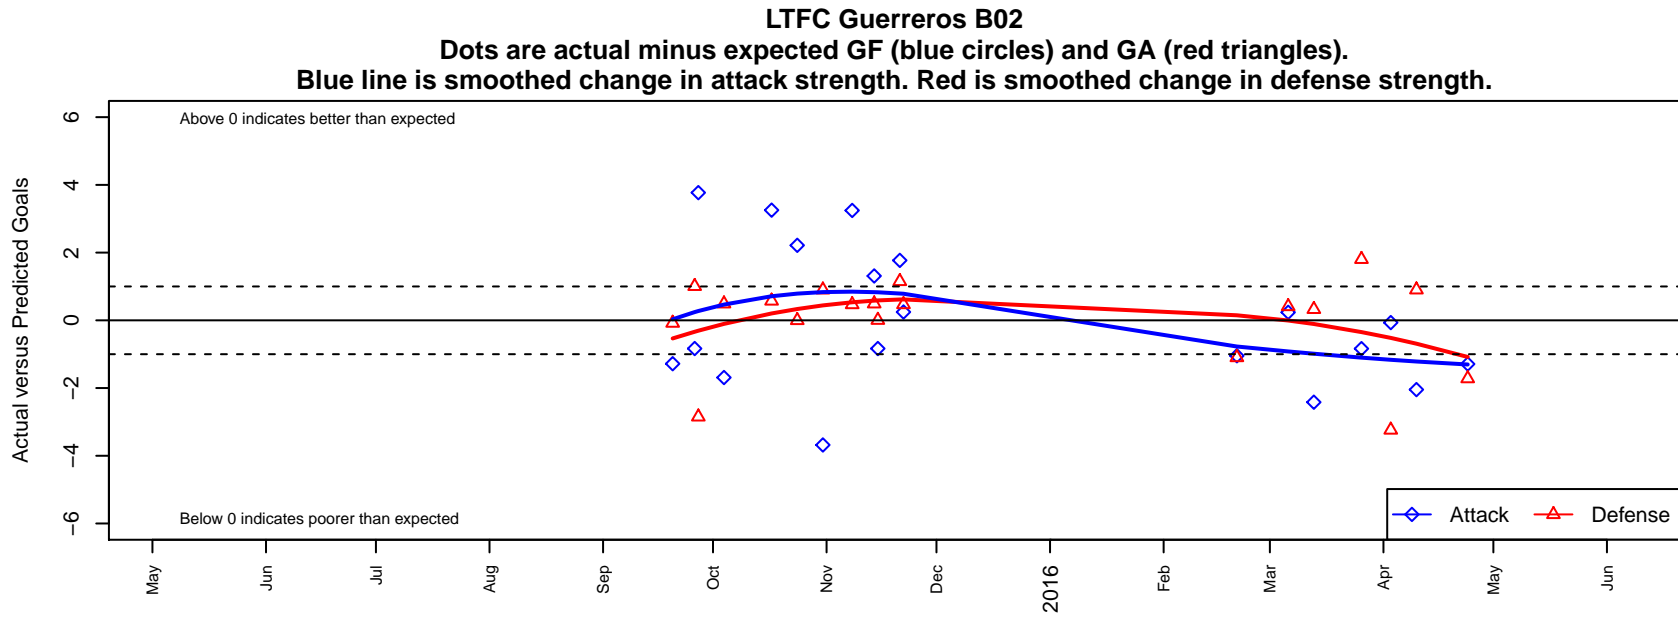

**attack and defense variance (black dot)
relative to other teams
and top 10 in region**

**attack and defense rating
relative to others at age
and all opponents in last 13 months**

LTFC Guerreros B02

, WA
B02 total strength=913
attack=2.08 defense=1.05
fall league = PSPL Classic 2 U13
spr league = Spr PSPL SuperLeague 2 U13

alt names used:
(Ind.) LTFC Guerreros
(Ind.) LTFC Guerreros

Venues played:
2015 PSPL Classic 2 U13
2015 Spr PSPL SuperLeague 2 U13